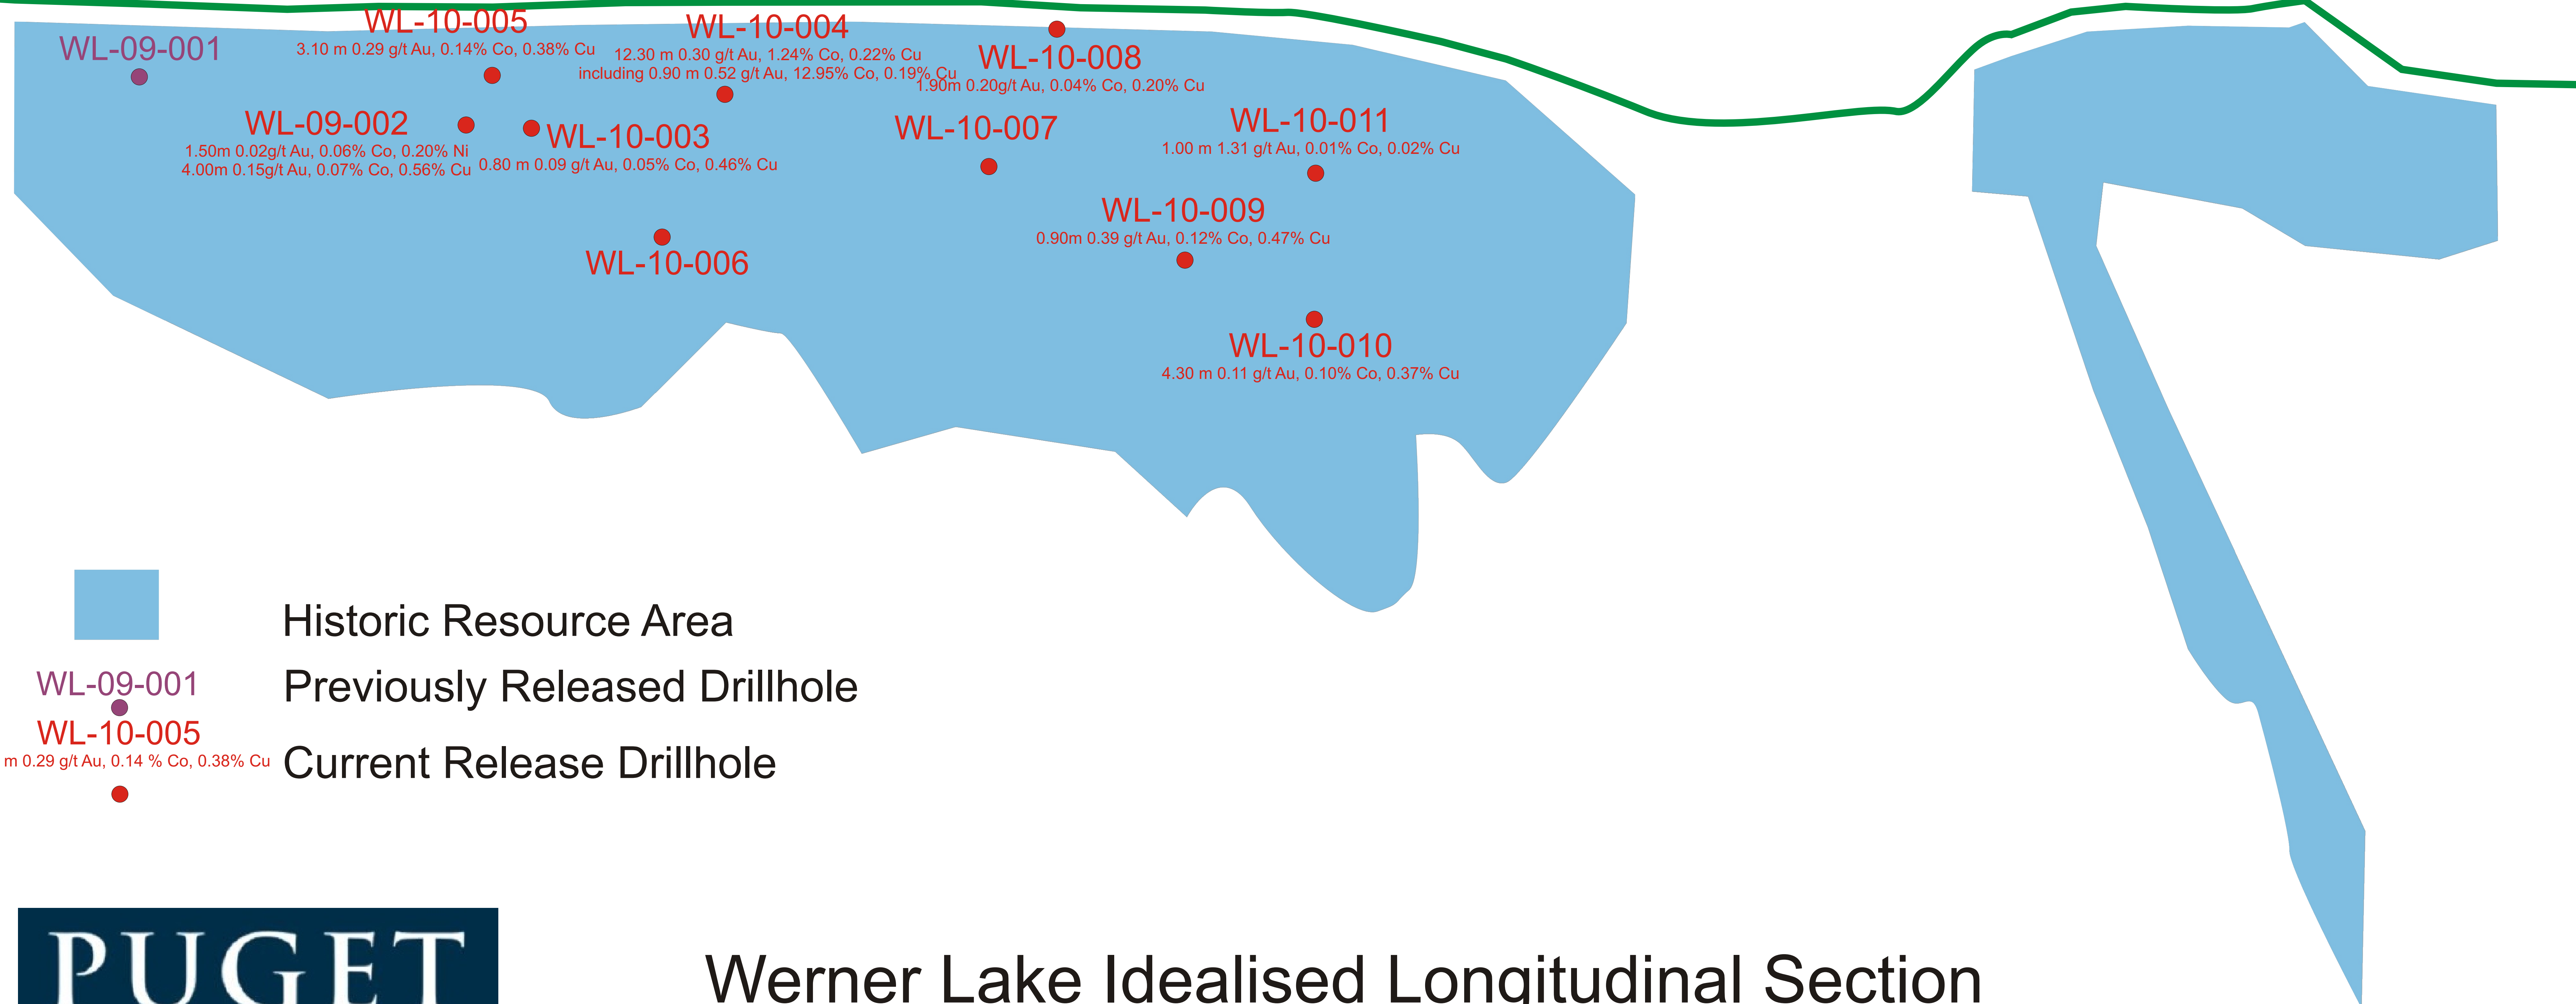

West

East

Surface

Historic Resource Area

Previously Released Drillhole

Current Release Drillhole

PUGET
VENTURES

Werner Lake Idealised Longitudinal Section
(Looking North)

100 m